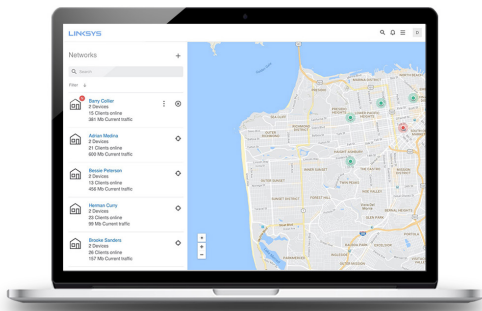

Additional Node is available to expand Wi-Fi coverage at home

SECURED BY
FORTINET

Easy setup from an intuitive management console and mobile app.

Linksys HomeWRK for Business gives IT visibility into system performance and simplified management over devices connected to the corporate networks from a cloud administrator console.