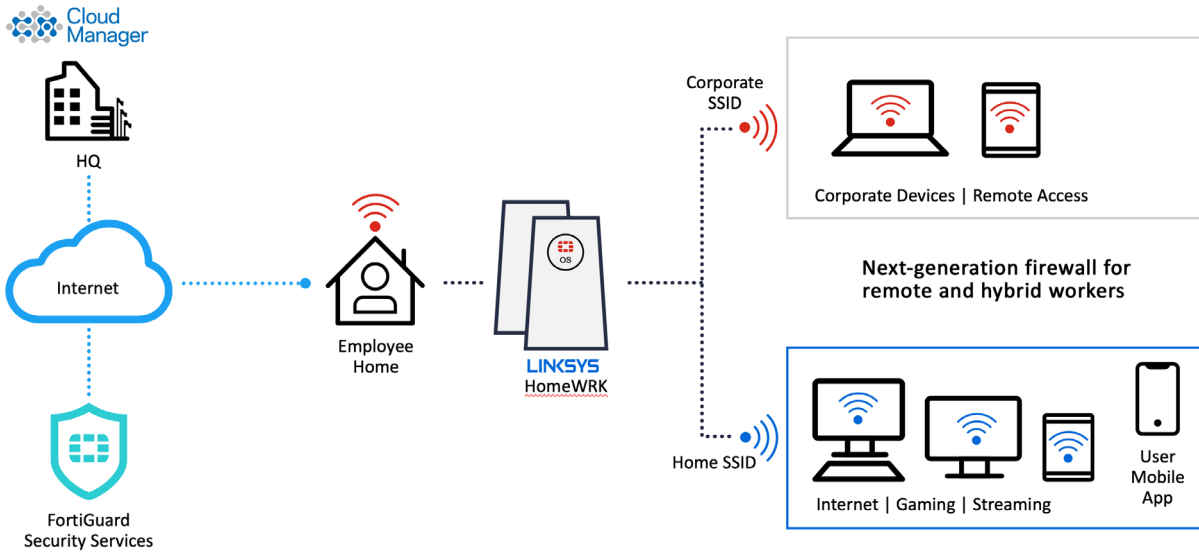

Zero touch provisioning

- Zero-touch provisioning means IT administrators simply ship the hardware to employees, then configure the networks remotely
- App-based guided setup for ideal placement of nodes

Intuitive management

- IT has real-time visibility to provision, monitor and manage all devices connected to the corporate network—anywhere, anytime from a single pane of glass

Optimal team collaboration and prioritization

- IT can prioritize network traffic to optimize videoconferencing and collaboration tools, such as Zoom and Microsoft Teams

Scalable and affordable Hardware-as-a-Service

- Low-cost hardware and service subscriptions
- Easy to add users as business grows

SECURED BY
FORTINET

Optimize remote employee experience with secure and fast WiFi at home.

Available Packages

Standard Fortinet Security

Available in One-Node & Two-Node Packs

Advanced Fortinet Security

Available in One-Node & Two-Node Packs